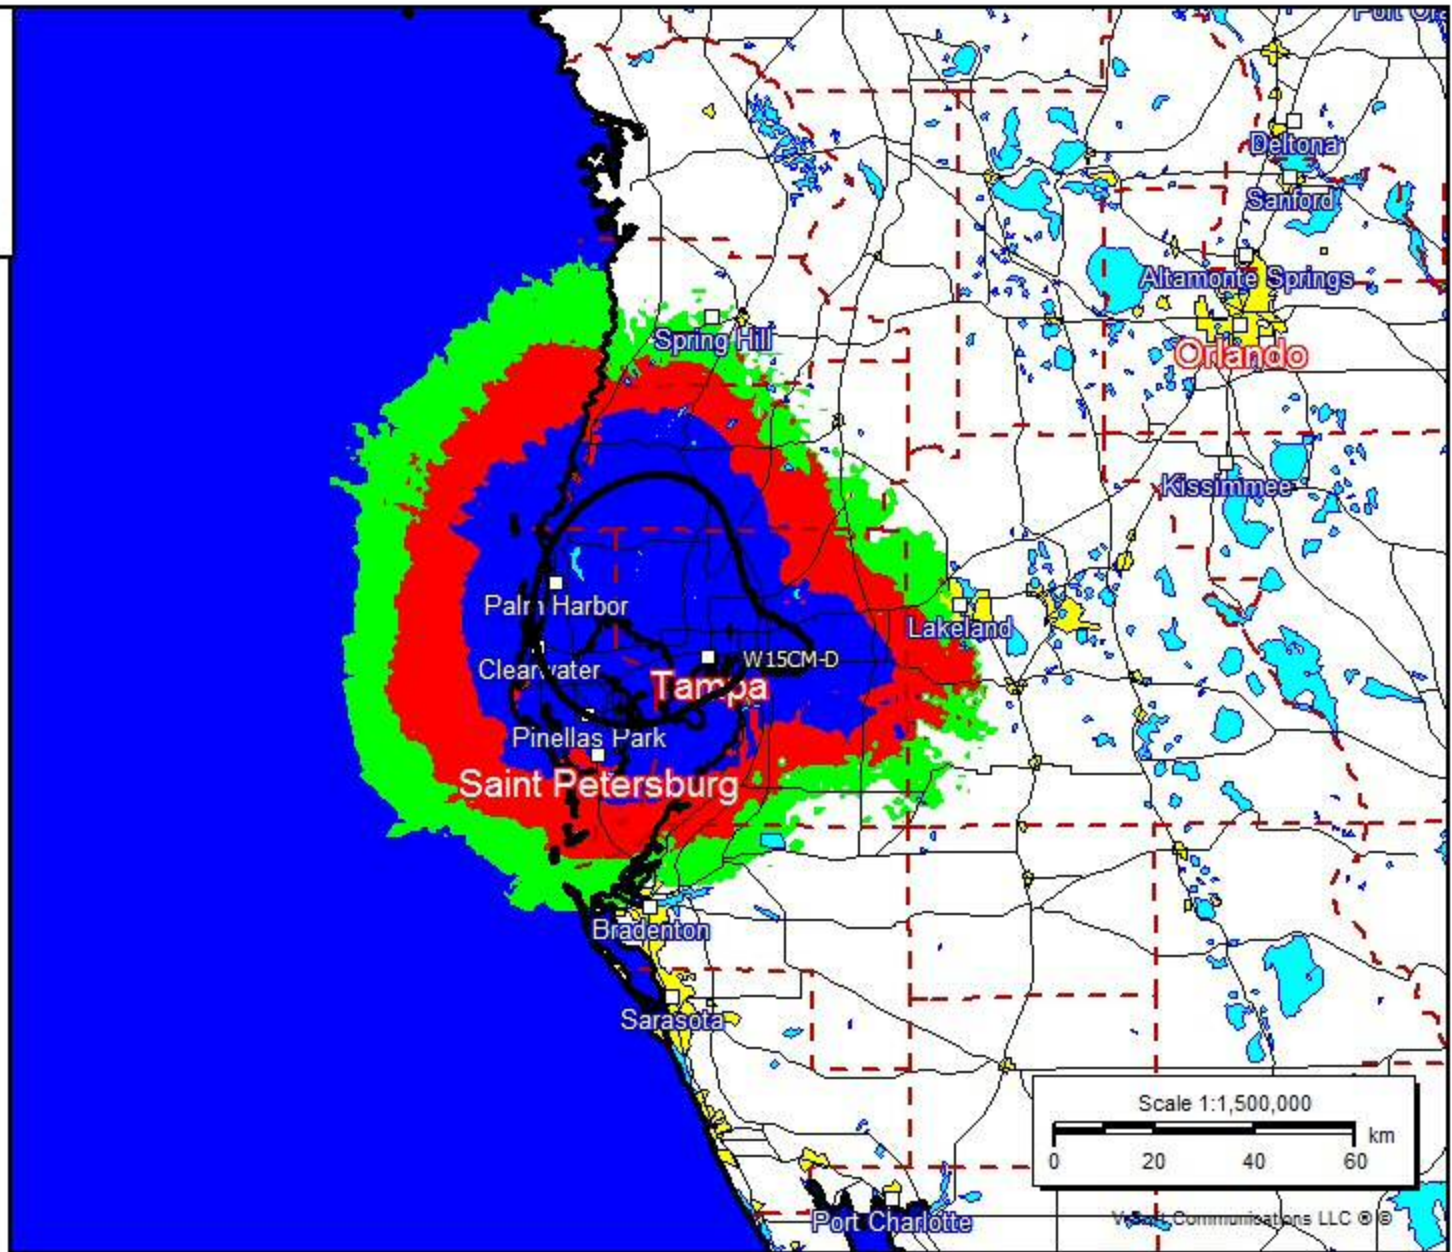

W15CM-D

BLDTL20100625AAA

Latitude: 27-59-36 N

Longitude: 082-24-46 W

ERP: 5.00 kW

Channel: 15

Field strength above 51.0 dBuV/m

Population: 2,208,621

- > 51.0 dBuV/m
- 40.0 - 51.0
- 30.0 - 40.0

W15CM-D Communications LLC © 2010