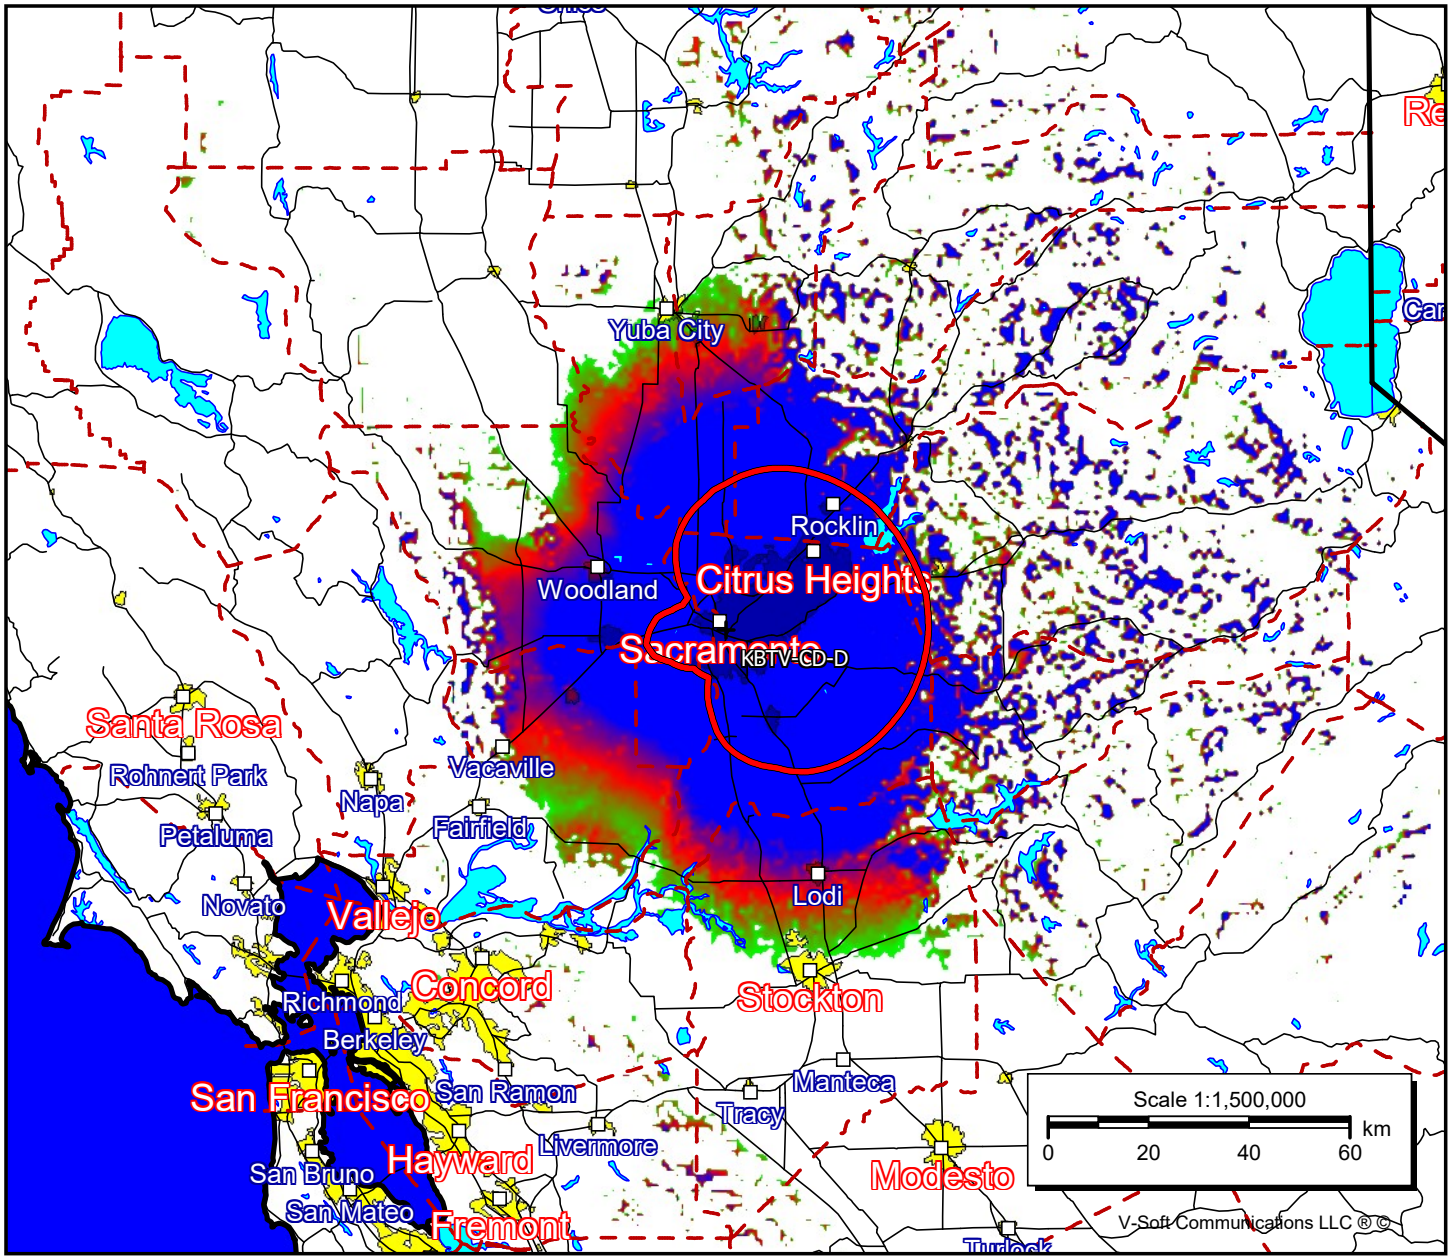

**KBTV-CD-D**  
 BLDTA20140908ADO  
 Latitude: 38-33-59 N  
 Longitude: 121-28-47 W  
 ERP: 15.00 kW  
 Channel: 27  
 Population report for KBTV-CD-D.  
 Outline = 51.0 dBuV/m Field Strength  
 Total Population: 1,890,061