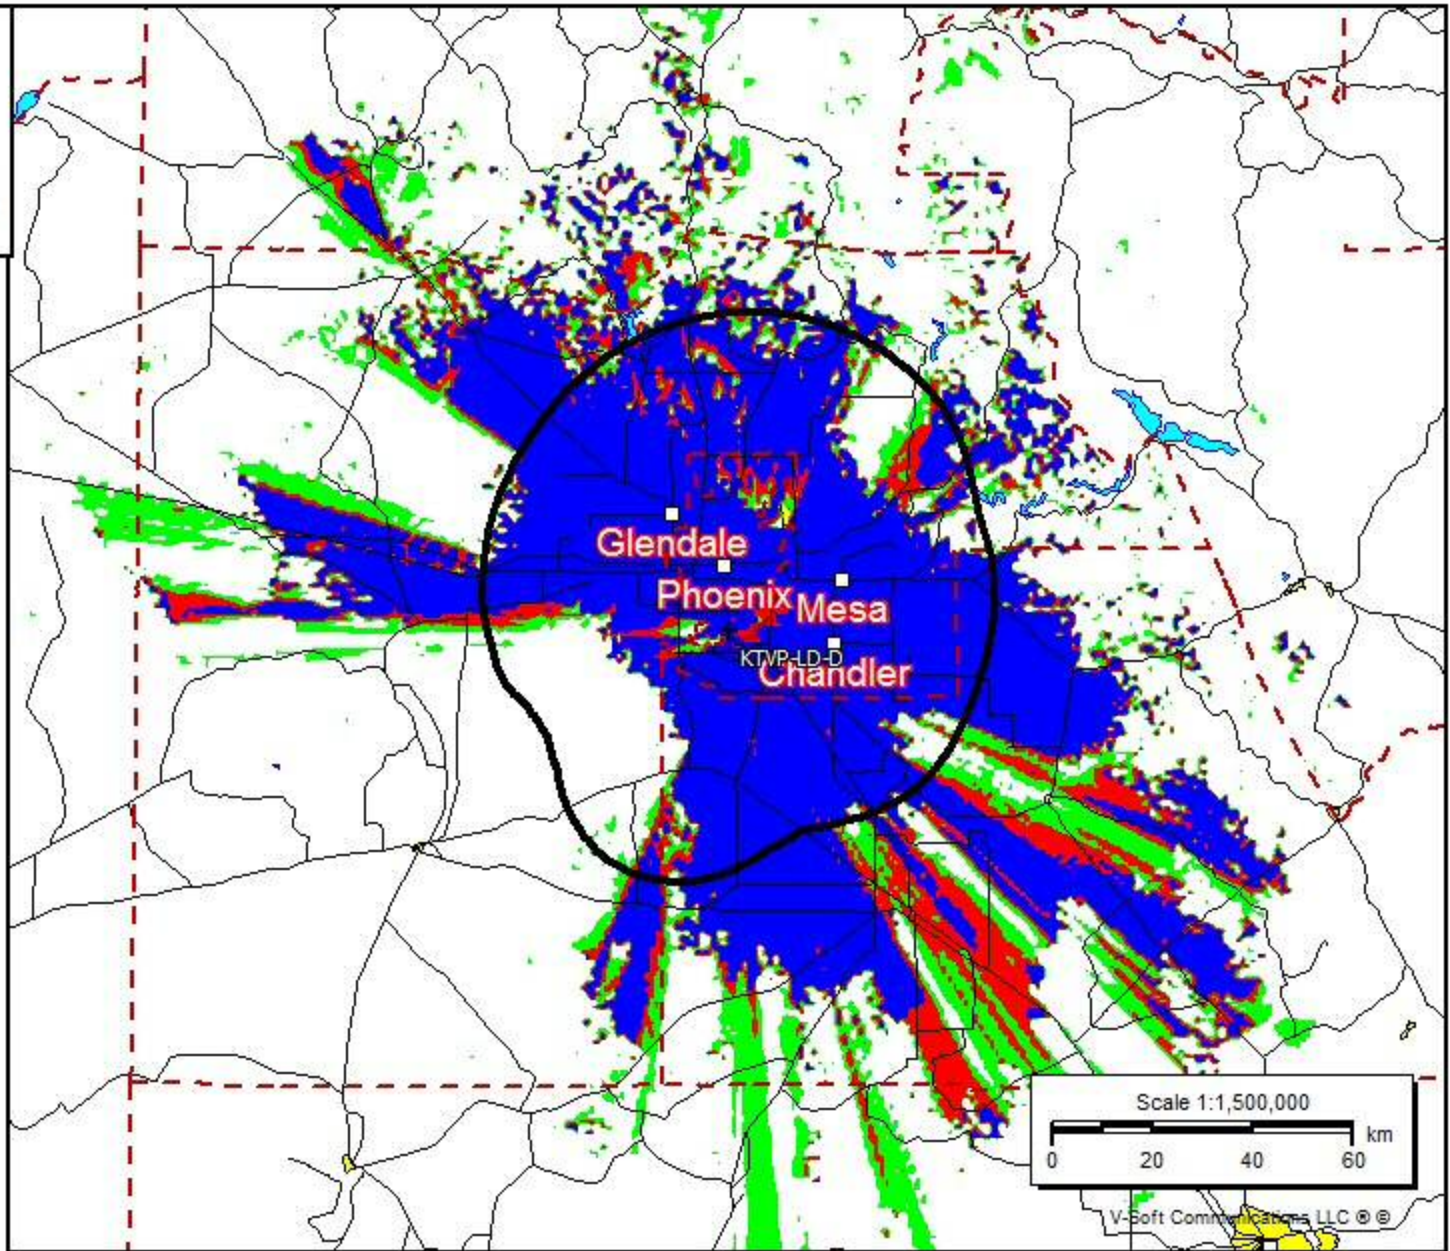

KTVP-LD-D

BLDTL20140813AAG

Latitude: 33-19-58 N

Longitude: 112-03-59 W

ERP: 15.00 kW

Channel: 22

Field strength above 51.0 dBuV/m

Population: 3,810,228

- > 51.0 dBuV/m
- 40.0 - 51.0
- 30.0 - 40.0

V-Soft Communications LLC ©